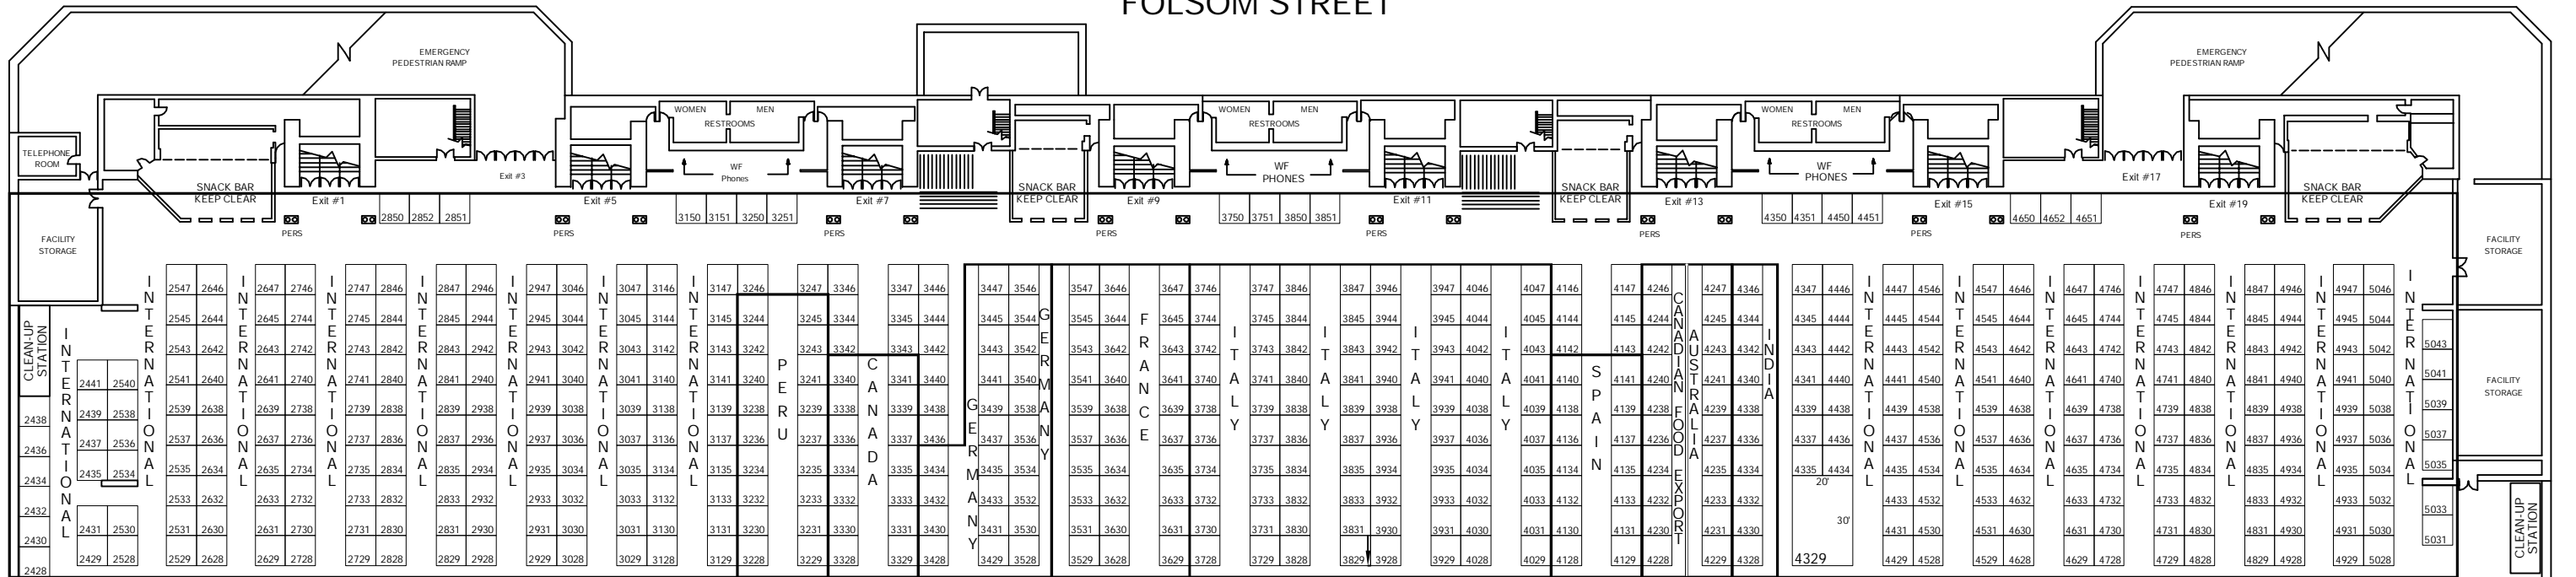

FOLSOM STREET

36th WINTER FANCY FOOD SHOW

JANUARY 16-18, 2011  
 MOSCONE CENTER-SOUTH HALL  
 SAN FRANCISCO, CALIFORNIA

**FREEMAN**

105 PARK LANE  
 BRISBANE, CA 94005  
 Phone: 415-330-6200  
 Fax: 415-330-6201